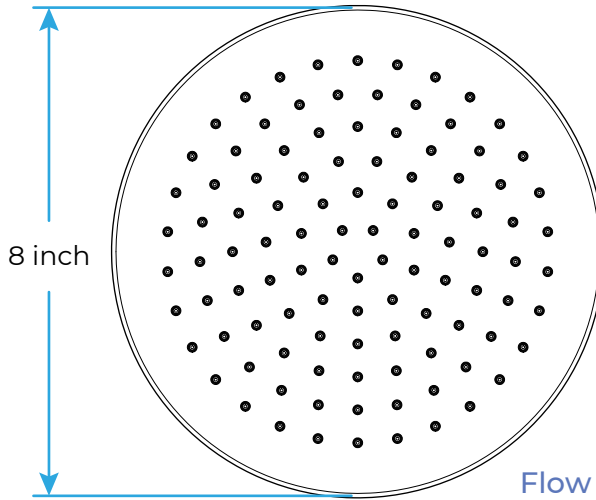

BRUSHED NICKEL RAIN SHOWER FAUCET WITH HANDSHOWER SPECIFICATIONS

Shower Head

Available in multiple sizes

Flow Rate: 2.4 GPM

Shower Mixer

Product shown is only for installation display purpose

All dimensions and specifications are nominal and may vary. Use actual products for accuracy in critical situations.