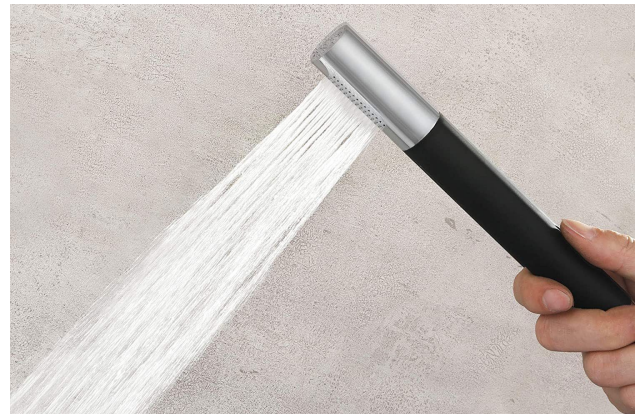

BRUSHED NICKEL RAIN SHOWER FAUCET WITH HANDSHOWER SPECIFICATIONS

Shower Head

Available in multiple sizes

Flow Rate: 2.4 GPM

Shower Mixer

Product shown is only for installation display purpose

All dimensions and specifications are nominal and may vary. Use actual products for accuracy in critical situations.