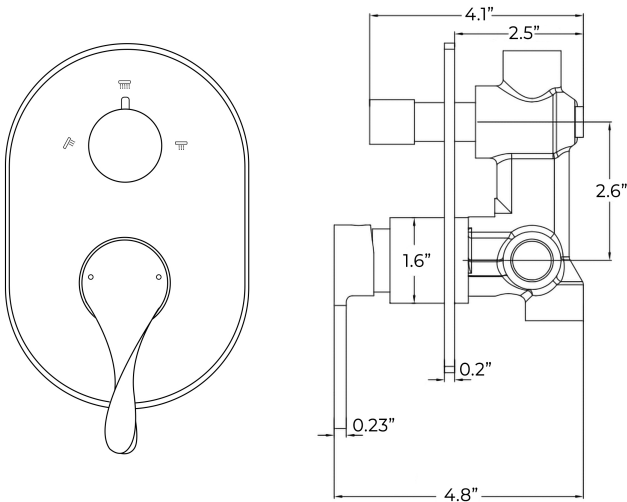

BRUSHED NICKEL RAIN SHOWER FAUCET WITH HANDSHOWER SPECIFICATIONS

Shower Head

Available in multiple sizes

Flow Rate: 2.4 GPM

Shower Mixer

Product shown is only for installation display purpose

All dimensions and specifications are nominal and may vary. Use actual products for accuracy in critical situations.